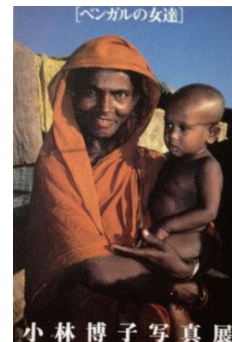

Fumiyuki Kawashima (M)
Photographer
fumiyuki-k@q01.itscom.net
<https://www.fumiyuki-kawashima.com/>

Hiroko Kobayashi (F)
Photographer
gink68@car.ocn.ne.jp
<https://ginhiroko.jimdo.com/>